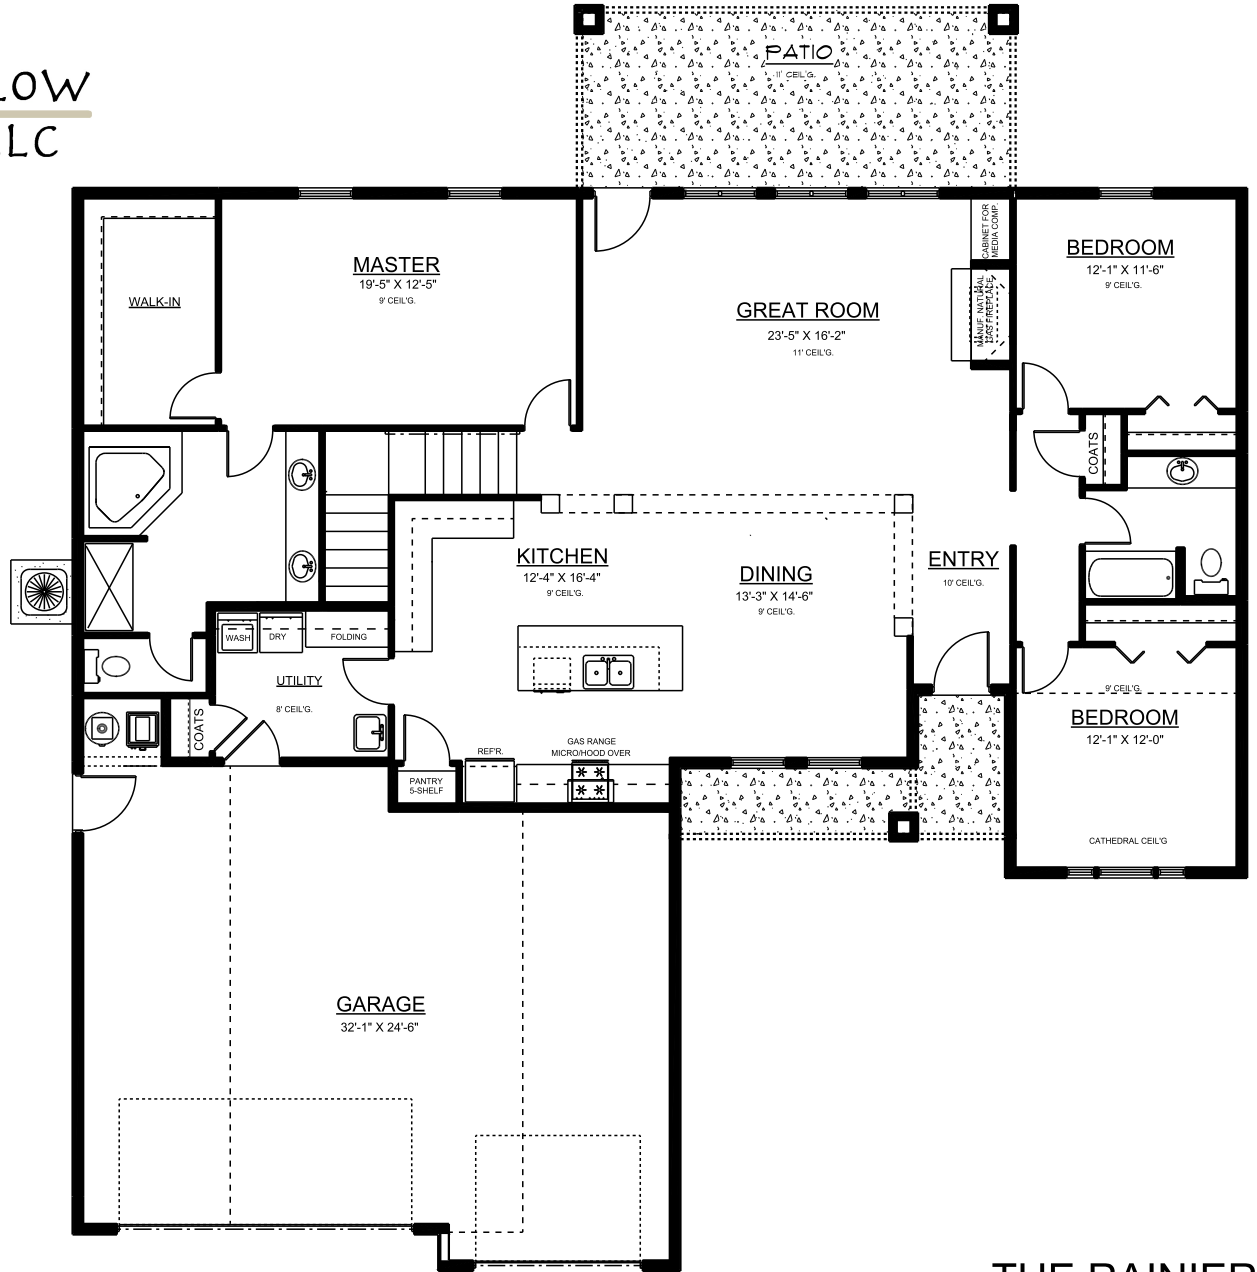

BONUS ROOM

BONUS: 430 SQ. FT.

THE RAINIER

MAIN LEVEL:	2136 SQ. FT.
BONUS ROOM:	430 SQ. FT.
TOTAL:	2566 SQ. FT.
GARAGE:	852 SQ. FT.