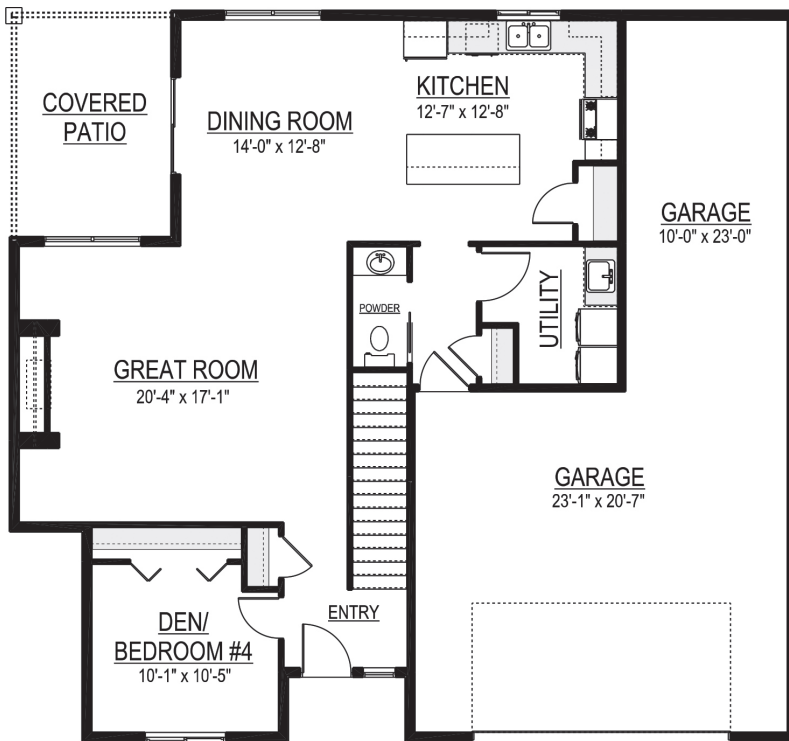

**\*Similar to Photo**

**TOTAL AREA:** 2,327 sq ft  
**BEDROOMS:** 4  
**BATHROOMS:** 2.5  
**GARAGE STALLS:** 3  
**WIDTH:** 49'  
**DEPTH:** 45'

Visit us anytime at [Sandhollowhomes.com](http://Sandhollowhomes.com) for a complete list of all of our floor plans and base prices.

- All prices subject to change.
- Lot price not included.
- Price subject to change based on location.
- Floor Plan may show upgrades not included in base price.
- Upgrade pricing available through a Sandhollow Homes representative.