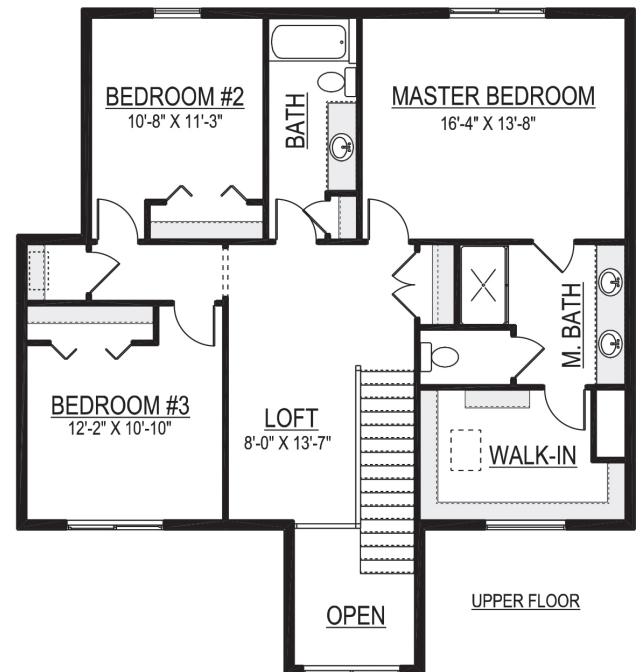

**\*Similar to Photo**

**TOTAL AREA:** 2,327 sq ft  
**BEDROOMS:** 4  
**BATHROOMS:** 2.5  
**GARAGE STALLS:** 3  
**WIDTH:** 49'  
**DEPTH:** 45'

Visit us anytime at [Sandhollowhomes.com](http://Sandhollowhomes.com) for a complete list of all of our floor plans and base prices.

- All prices subject to change.
- Lot price not included.
- Price subject to change based on location.
- Floor Plan may show upgrades not included in base price.
- Upgrade pricing available through a Sandhollow Homes representative.