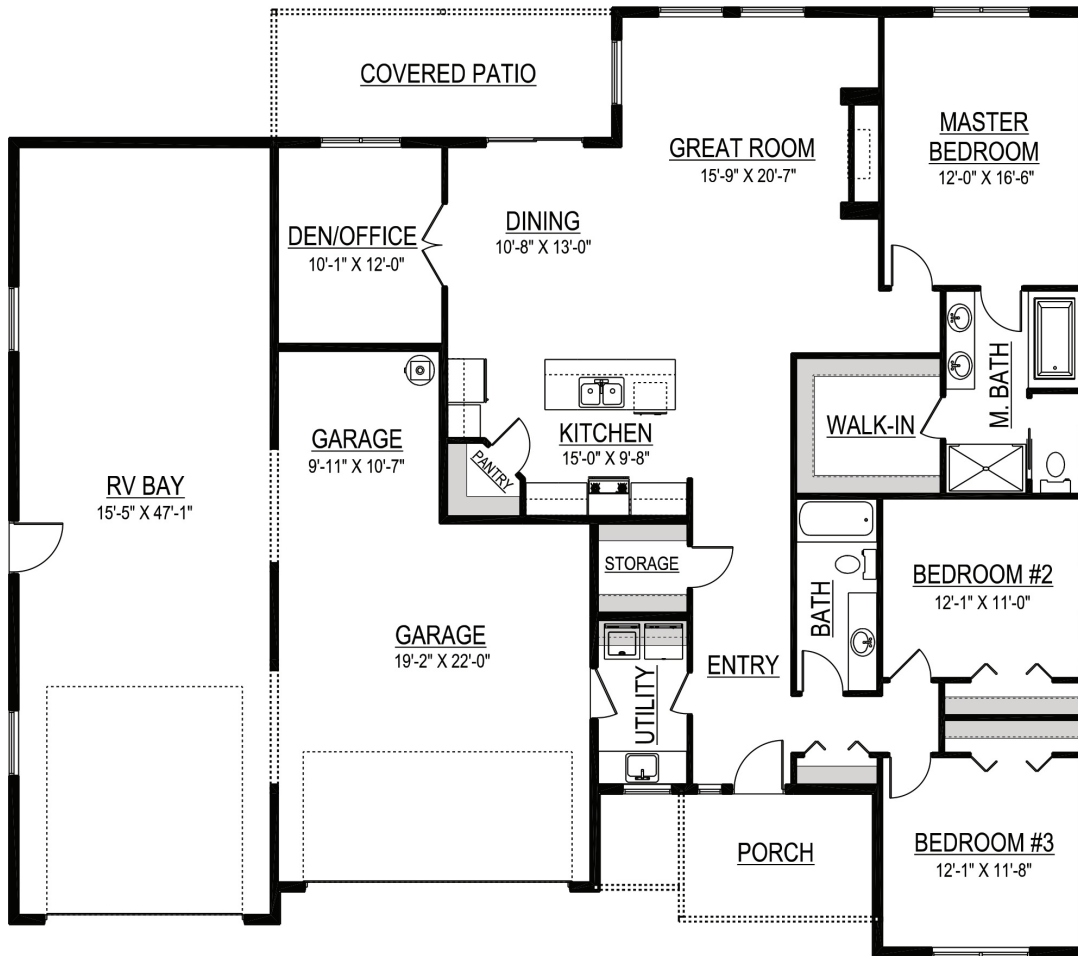

\*Similar to Photo

**TOTAL AREA:** 1,931 sq ft  
**BEDROOMS:** 3  
**BATHROOMS:** 2  
**GARAGE STALLS:** 3 + RV Garage  
**WIDTH:** 66'  
**DEPTH:** 58'

Visit us anytime at [Sandhollowhomes.com](http://Sandhollowhomes.com) for a complete list of all of our floor plans and base prices.

- All prices subject to change.
- Lot price not included.
- Price subject to change based on location.
- Floor Plan may show upgrades not included in base price.
- Upgrade pricing available through a Sandhollow Homes representative.